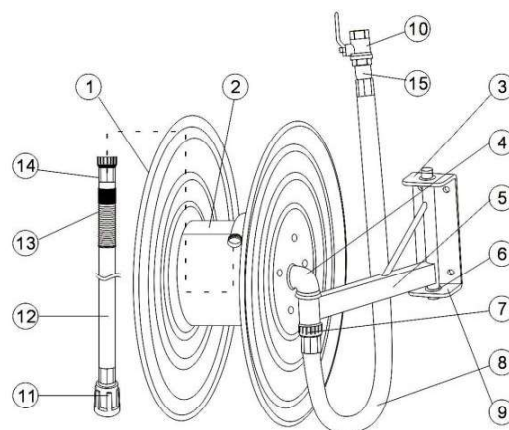

MODEL:

RMSM19-B REEL
RMSM25-B MAX

Parts

1. Hose Reel Disc	9. Swinging Arm Pivot
2. Hose Drum	10. Gate Valve
3. Mounting Bracket	11. Nozzle
4. Water Inlet	12. Fire Hose
5. Swinging Arm	13. Spring Wire Hose Support
6. Locking Screw	14. Outlet Joint
7. Inlet Joint	15. Connector
8. Inlet Pipe	

Usage

1. Open the valve (10), pull towards fire and open nozzle (11) to spray/jet and aim at base of fire.
2. After use, close the valve (10), drain water from the hose, rewind the hose and close nozzle.